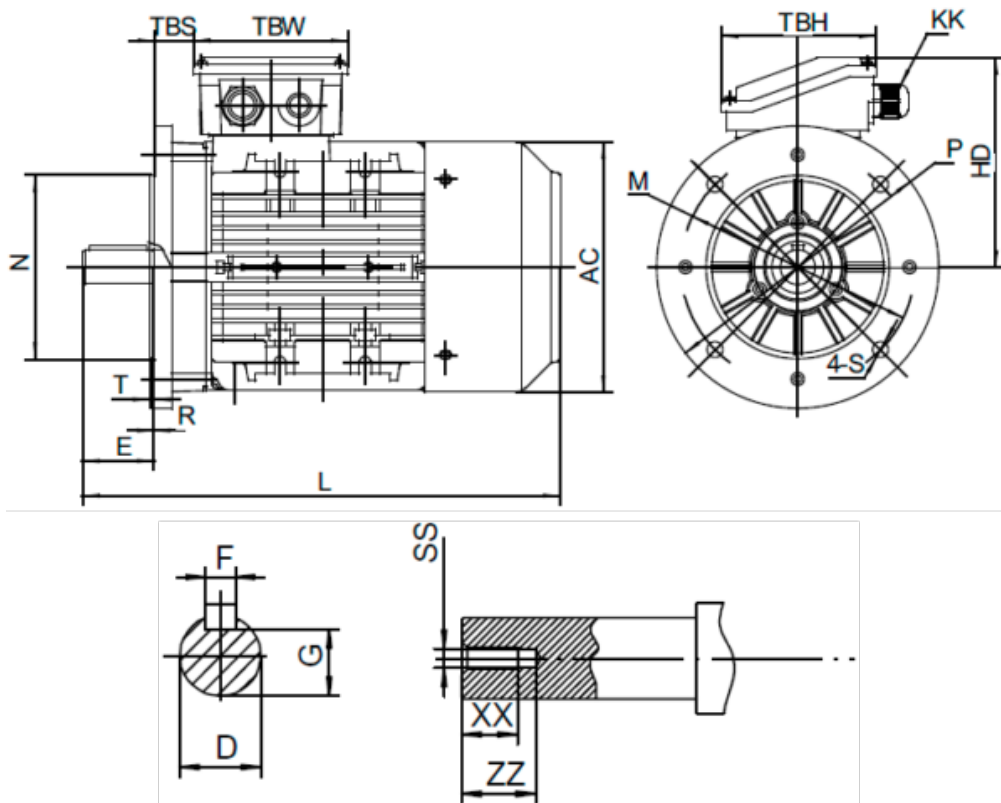

Data Sheet

Article number: 2516000254140140

Description: Kleedrive T2A 633-4 0.25kw 1400 rpm UL/CSA
3x230/400V 50HZ IP55 B5 PTO

Measures

AA = 124	L = 215	TBH = 98
AC = Ø122	M = Ø115	TBS = 10
AD = 170	N = Ø95	TBW = 98
D = Ø11	P = Ø140	XX = 10
E = 23	R = 0	ZZ = 14
F = 4	S = Ø10	
G = 8.5	SS = M4	
HD = 107	T = 3	